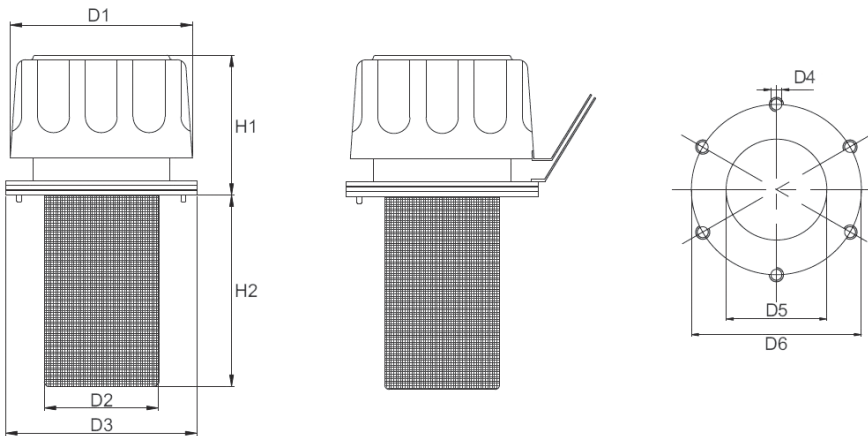

**Features**

- Chrome Plated Steel Cap
- 40 Micron Breather
- 3" & 6" Basket Lengths
- Metal Basket Standard
- Lockable Option

**Installation Data**

**Dimensional Information**

Model	D1	D2	D3	D4	D5	D6	H1	H2	Filtration	Flow Rate	Weight
DFB40-03	3.15"	1.97"	3.27"	M5	2.05"	2.87"	2.24"	3.07"	40 micron	119 gpm	.75 lbs
DFB40-06	3.15"	1.97"	3.27"	M5	2.05"	2.87"	2.24"	6.18"	40 micron	119 gpm	.90 lbs

**Ordering Example:**

Model	Filtration	Basket Length	Options
<b>DFB</b>	<b>40</b>	<b>- 03</b>	<b>- MB</b>

Model	Filtration	Basket Length	Options
DFB = Designation for Filter Breathers	40 = 40 micron	03 = 3" 06 = 6"	MB = Standard Metal Basket L = Lockable